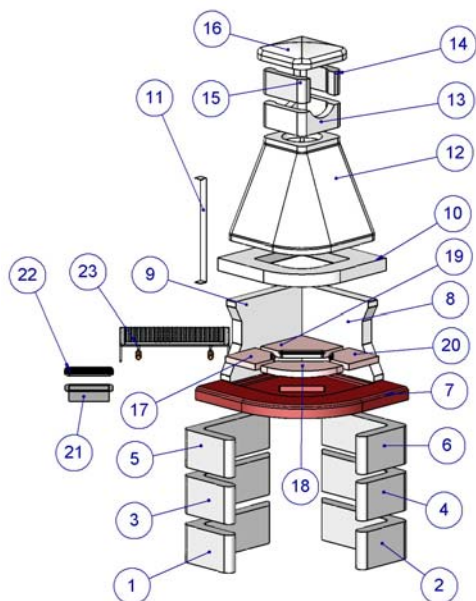

Traditional design MCZ corner barbecue with colored worktop and firework made from fired vibrated refractory cement. Complete with stainless steel grill on feet and ash box.

For use with charcoal!

MCZ CODE	57146
EAN CODE	8018459571462
WEIGHT KG	520
DIMENSIONS (CM)	92 x 92 h 236
PALLET (CM)	80 x 120 h 140
Q.TY TRUCK	34
Q.TY CONTAINER	18

NR	DESCRIPTION	CODE
----	-------------	------

1/2/3/4/5/6	BASE	27110
7	WORK TOP	27111
8	RIGHT SIDE	27114
9	LEFT SIDE	27113
10	HOOD SUPPORT	27115
11	SUPPORT BRACKET	140120
12	HOOD	27116
13	CHIMNEY FLUE	27500
14/15	CHIMNEY CAP SUPPORT	27501
16	CHIMNEY CAP	27034
17+18+19+20	FIRE BRICKS	27112
21	ASH DRAWER	140110
22	CAST IRON GRILL	130825
23	STAINLESS STEEL GRILL 67x40	140022