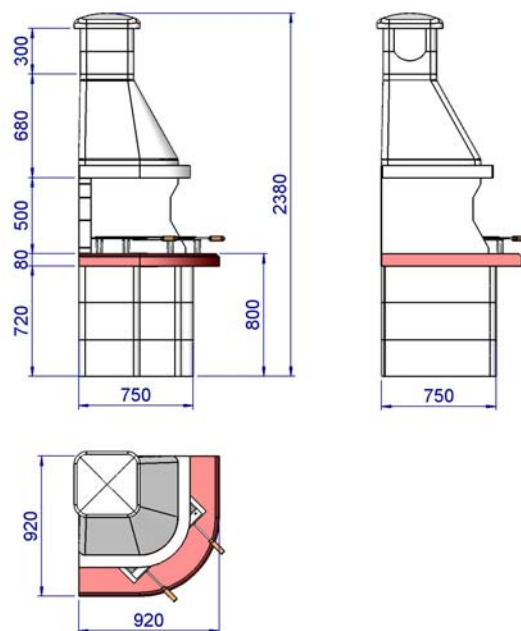

Traditional design MCZ corner barbecue with colored worktop and firework made from fired vibrated refractory cement. Complete with stainless steel grill on feet and ash box.

For use with charcoal!

MCZ CODE	57146
EAN CODE	8018459571462
WEIGHT KG	520
DIMENSIONS (CM)	92 x 92 h 236
PALLET (CM)	80 x 120 h 140
Q.TY TRUCK	34
Q.TY CONTAINER	18

NR	DESCRIPTION	CODE
----	-------------	------

1/2/3/4/5/6	BASE	27110
7	WORK TOP	27111
8	RIGHT SIDE	27114
9	LEFT SIDE	27113
10	HOOD SUPPORT	27115
11	SUPPORT BRACKET	140120
12	HOOD	27116
13	CHIMNEY FLUE	27500
14/15	CHIMNEY CAP SUPPORT	27501
16	CHIMNEY CAP	27034
17+18+19+20	FIRE BRICKS	27112
21	ASH DRAWER	140110
22	CAST IRON GRILL	130825
23	STAINLESS STEEL GRILL 67x40	140022