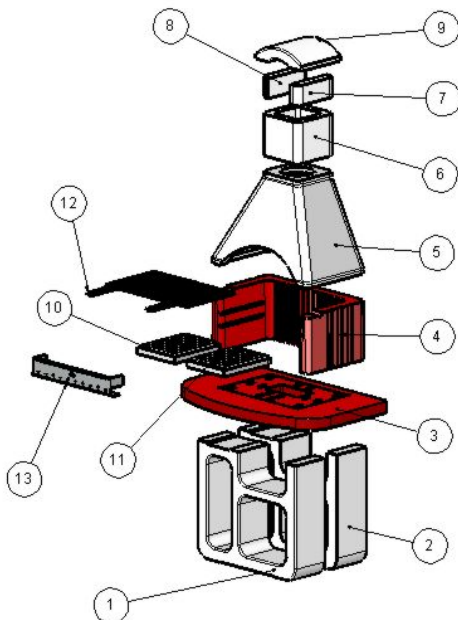

Barbecue with colored firework and worktop made from fired vibrated refractory cement. Complete with chromium plated grill adjustable on two levels and extra fire bricks. Designed with placement for a spit.

For use with charcoal!

MCZ CODE	57685
EAN CODE	8018459576856
WEIGHT KG	375
DIMENSIONS (CM)	114 x 71 h 215
PALLET (CM)	60 x 82 h 178
Q.TY TRUCK	64
Q.TY CONTAINER	39

NR	DESCRIPTION	CODE
----	-------------	------