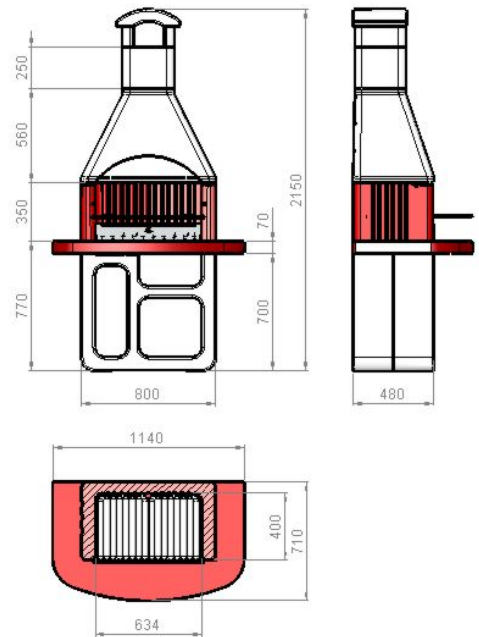

Barbecue with colored firework and worktop made from fired vibrated refractory cement. Complete with chromium plated grill adjustable on two levels and extra fire bricks. Designed with placement for a spit.

For use with charcoal!

MCZ CODE	57685
EAN CODE	8018459576856
WEIGHT KG	375
DIMENSIONS (CM)	114 x 71 h 215
PALLET (CM)	60 x 82 h 178
Q.TY TRUCK	64
Q.TY CONTAINER	39

NR	DESCRIPTION	CODE
----	-------------	------