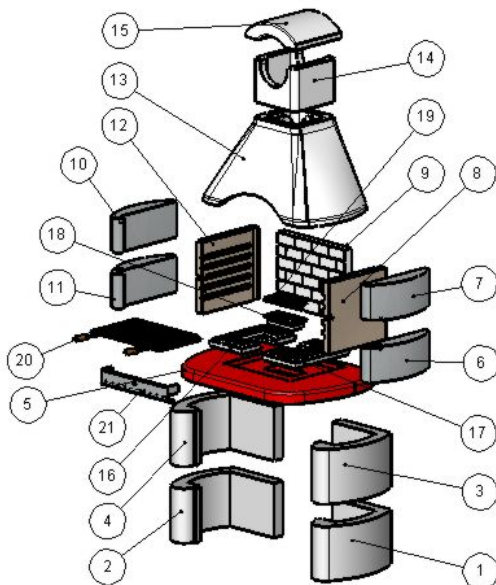

Round barbecue with colored worktop and double covering, made from fired vibrated refractory cement. Complete with stainless steel steak grill adjustable on five levels and ash box. Designed with placement for a spit.

For use with charcoal!

MCZ CODE	57060
EAN CODE	8018459570601
WEIGHT KG	750
DIMENSIONS (CM)	130 x 85 h 238
PALLET (CM)	80 x 120 h 155
Q.TY TRUCK	32
Q.TY CONTAINER	18

NR	DESCRIPTION	CODE
----	-------------	------