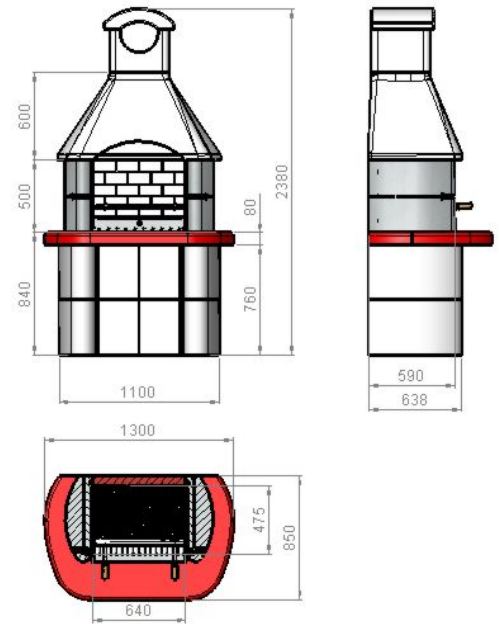

Round barbecue with colored worktop and double covering, made from fired vibrated refractory cement. Complete with stainless steel steak grill adjustable on five levels and ash box. Designed with placement for a spit.

For use with charcoal!

MCZ CODE	57060
EAN CODE	8018459570601
WEIGHT KG	750
DIMENSIONS (CM)	130 x 85 h 238
PALLET (CM)	80 x 120 h 155
Q.TY TRUCK	32
Q.TY CONTAINER	18

NR	DESCRIPTION	CODE
----	-------------	------