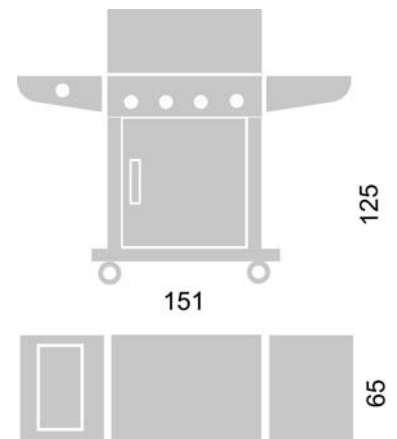

# Party 4 Inox

<b>MCZ CODE 30mbar</b>	<b>56443</b>
<b>EAN CODE 30mbar</b>	<b>8018459564433</b>
<b>MCZ CODE 50mbar</b>	<b>56464</b>
<b>EAN CODE 50mbar</b>	<b>8018459564648</b>
<b>WEIGHT KG</b>	<b>78</b>
<b>POWER kW</b>	<b>15+3,5</b>
<b>PACKING GRILL (CM)</b>	<b>90 x 71 h 66</b>
<b>PALLET (CM)</b>	<b>80 x 120 h 145</b>
<b>Q,TY ON PALLET</b>	<b>2</b>
<b>Q.TY TRUCK</b>	<b>66</b>
<b>Q.TY CONT. 40'</b>	<b>168</b>

Gas grill measuring 68x42cm, 4 stainless steel burners with piezoelectric ignition and side oven, with oven cover in stainless steel and thermometer, cast iron steak grill, provided with chromed food warming grill, with cooking fats collection tray, trolley in stainless steel with gas tank cabinet and wheels, double retractable side worktop.

NR	DESCRIPTION	CODE
1	DRIP PAN	261486
2	BOTTLE SUPPORT BRACKET	261487
3	COOKING GRILL 420X180	261488
4	TROLLEY BASE	261541
5	TROLLEY SIDE	261490
6	FRONTAL DOOR	261506
7	ASSEMBLED GAS GRILL 30 MBAR	261507
8	GAS GRILL SUPPORT TRAY	261508
9	TROLLEY BACKSIDE	261509
10	SIDEHOT-PLATE 30 MBAR	261510
11	SIDE SHELF	261511
12	TROLLEY INSIDE SHELF	261512
13	RIGHT ACCESSORIES TRAY	261513
14	WARM DISH GRILL	261514
15	ROTARY WHEEL	261499
16	BREAKFLAME SHEET	261501
17	GRILL / SIDE HOT-PLATE "Y" GAS PIPE	261659
18	PIEZOELECTRIC IGNITER	261674
19	SREWS SET	261515
20	SIDE HOT-PLATE GRILL	261847
21	ASSEMBLED CONTROL PANEL	261785
22	GAS KNOB	261770
23	THERMOMETER	261864
24	SIDE HOT-PLATE COVER	261872
25	ROTARY WHEEL WITH BRAKE	261500
26	KNOB BASE	261771
27	LEFT ACCESSORIES TRAY	261519
28	SIDE HOT-PLATE TAP	261874
29	SIDE HOT-PLATE KNOB	261875
30	COMPLETE COVER	261876
31	COOKING GRILL 420X300	261505