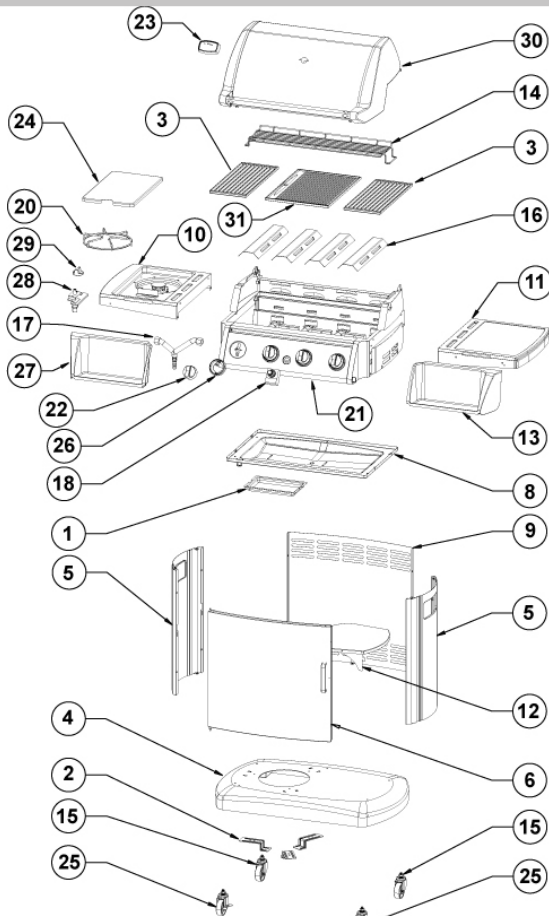

# Party 4 Inox

<b>MCZ CODE 30mbar</b>	<b>56443</b>
<b>EAN CODE 30mbar</b>	<b>8018459564433</b>
<b>MCZ CODE 50mbar</b>	<b>56464</b>
<b>EAN CODE 50mbar</b>	<b>8018459564648</b>
<b>WEIGHT KG</b>	<b>78</b>
<b>POWER kW</b>	<b>15+3,5</b>
<b>PACKING GRILL (CM)</b>	<b>90 x 71 h 66</b>
<b>PALLET (CM)</b>	<b>80 x 120 h 145</b>
<b>Q,TY ON PALLET</b>	<b>2</b>
<b>Q.TY TRUCK</b>	<b>66</b>
<b>Q.TY CONT. 40'</b>	<b>168</b>

Gas grill measuring 68x42cm, 4 stainless steel burners with piezoelectric ignition and side oven, with oven cover in stainless steel and thermometer, cast iron steak grill, provided with chromed food warming grill, with cooking fats collection tray, trolley in stainless steel with gas tank cabinet and wheels, double retractable side worktop.

NR	DESCRIPTION	CODE
1	DRIP PAN	261486
2	BOTTLE SUPPORT BRACKET	261487
3	COOKING GRILL 420X180	261488
4	TROLLEY BASE	261541
5	TROLLEY SIDE	261490
6	FRONTAL DOOR	261506
7	ASSEMBLED GAS GRILL 30 MBAR	261507
8	GAS GRILL SUPPORT TRAY	261508
9	TROLLEY BACKSIDE	261509
10	SIDEHOT-PLATE 30 MBAR	261510
11	SIDE SHELF	261511
12	TROLLEY INSIDE SHELF	261512
13	RIGHT ACCESSORIES TRAY	261513
14	WARM DISH GRILL	261514
15	ROTARY WHEEL	261499
16	BREAKFLAME SHEET	261501
17	GRILL / SIDE HOT-PLATE "Y" GAS PIPE	261659
18	PIEZOELECTRIC IGNITER	261674
19	SREWS SET	261515
20	SIDE HOT-PLATE GRILL	261847
21	ASSEMBLED CONTROL PANEL	261785
22	GAS KNOB	261770
23	THERMOMETER	261864
24	SIDE HOT-PLATE COVER	261872
25	ROTARY WHEEL WITH BRAKE	261500
26	KNOB BASE	261771
27	LEFT ACCESSORIES TRAY	261519
28	SIDE HOT-PLATE TAP	261874
29	SIDE HOT-PLATE KNOB	261875
30	COMPLETE COVER	261876
31	COOKING GRILL 420X300	261505