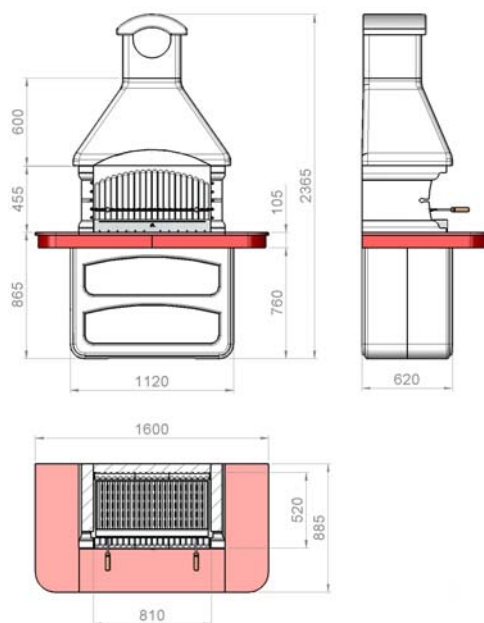

Barbecue with wide firework made from fired vibrated refractory cement. Worktop made from "Tai Vassallo" granite. Complete with stainless steel steak grill adjustable on five levels and ash box. Designed with placement for a spit.

For use with charcoal!

MCZ CODE	57058
EAN CODE	8018459570588
WEIGHT KG	700
DIMENSIONS (CM)	160 x 89 h 237
PALLET (CM)	80 x 120
Q.TY TRUCK	30
Q.TY CONTAINER	18

NR	DESCRIPTION	CODE
----	-------------	------