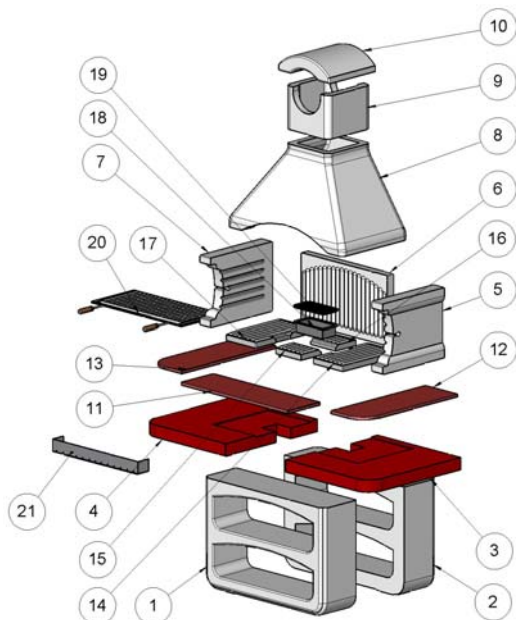

Barbecue with wide firework made from fired vibrated refractory cement. Worktop made from "Tai Vassallo" granite. Complete with stainless steel steak grill adjustable on five levels and ash box. Designed with placement for a spit.

For use with charcoal!

MCZ CODE	57058
EAN CODE	8018459570588
WEIGHT KG	700
DIMENSIONS (CM)	160 x 89 h 237
PALLET (CM)	80 x 120
Q.TY TRUCK	30
Q.TY CONTAINER	18

NR	DESCRIPTION	CODE
----	-------------	------

1/2	BASE	27180
3	RIGHT WORK TOP	27055R
4	LEFT WORK TOP	27056R
5/7	SIDE	27489
6	BACK SIDE	27490
8	HOOD	27060
9	CHIMNEY FLUE	27052
10	CHIMNEY CAP	27164
11+12+13	GRANIT ELEMENTS	101801
14+15+16+17	FIRE BRICKS	27057
18	ASH TRAY	140110
19	CAST IRON GRILL	130825
20	STAINLESS STEEL GRILL 84x40	140023
21	SAFETY EMBERS STOP	140242